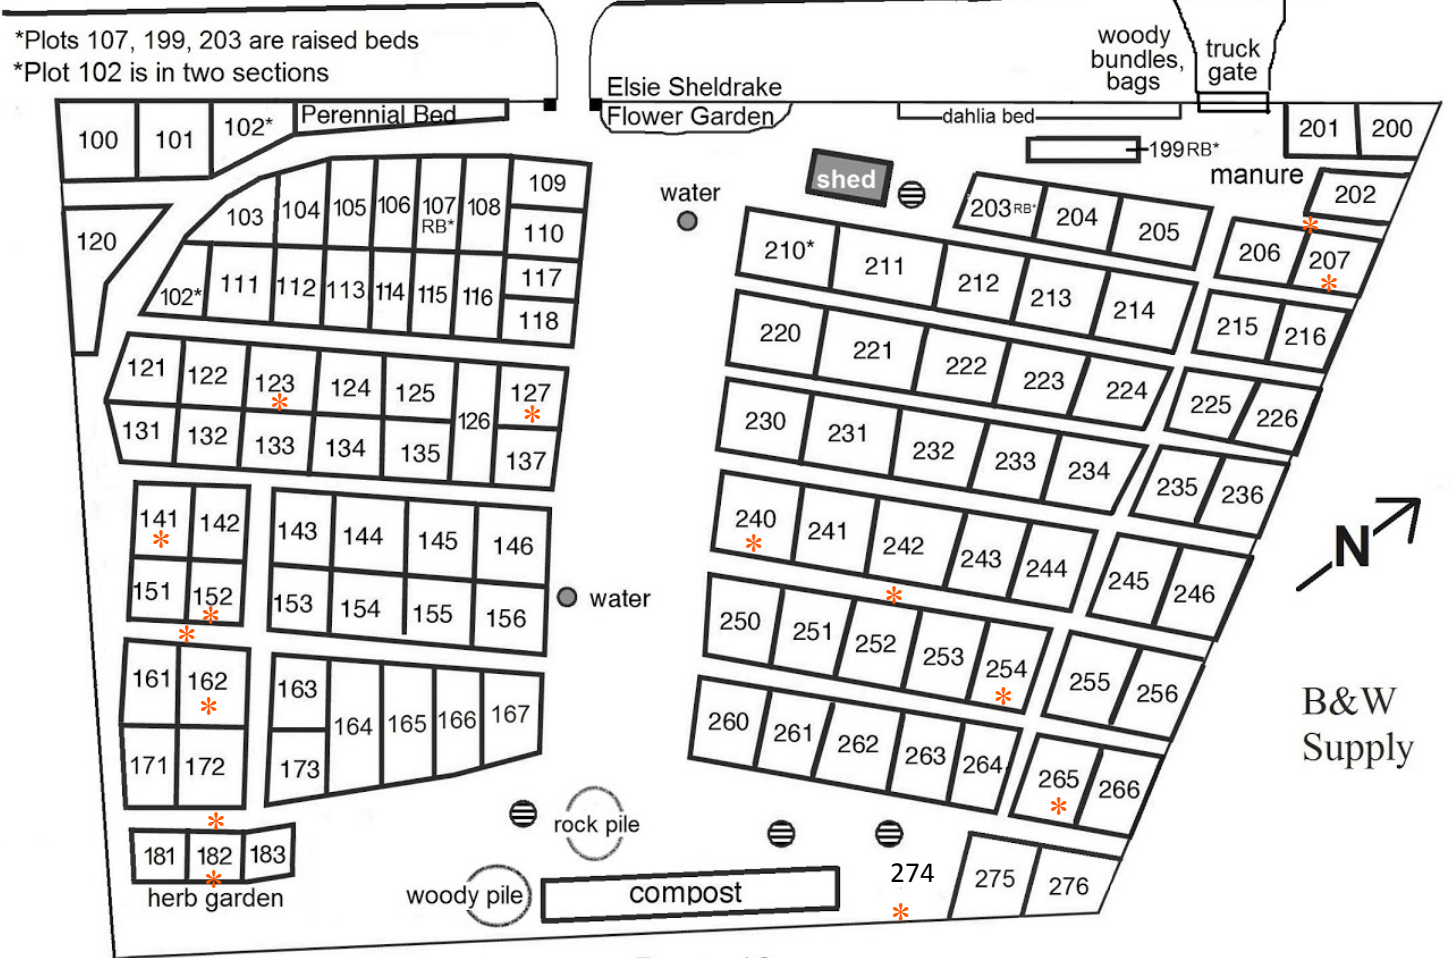

Ithaca Community Gardens Plot Map

Updated 2/16/17

↑ Railroad

Plot sizes not to scale

Carpenter Circle

*Plots 107, 199, 203 are raised beds
*Plot 102 is in two sections

* 2018 Cornell soil sampling PAH results exceeding NYS DEC Residential SCOs (all 2018 lead, arsenic, cadmium, and mercury results were below guidance values)