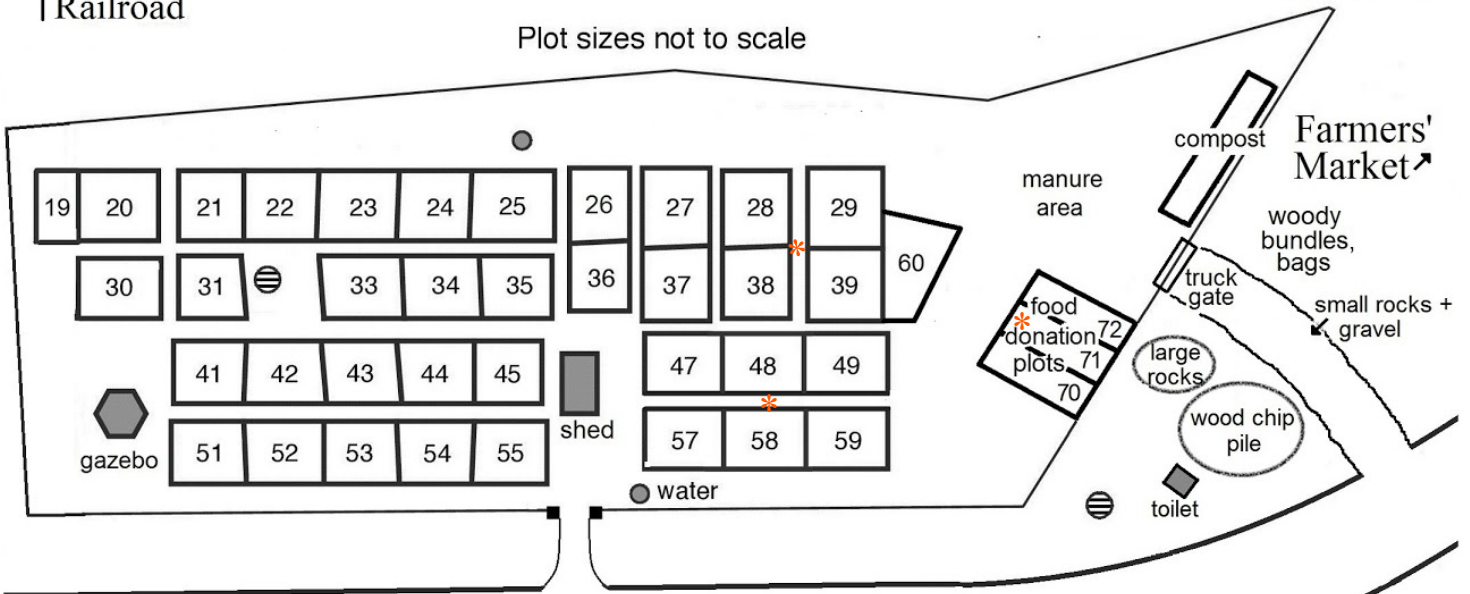

Ithaca Community Gardens Plot Map

Updated 2/16/17

↑ Railroad

Plot sizes not to scale

Carpenter Circle

*Plots 107, 199, 203 are raised beds
*Plot 102 is in two sections

* 2018 Cornell soil sampling PAH results exceeding NYS DEC Residential SCOs (all 2018 lead, arsenic, cadmium, and mercury results were below guidance values)