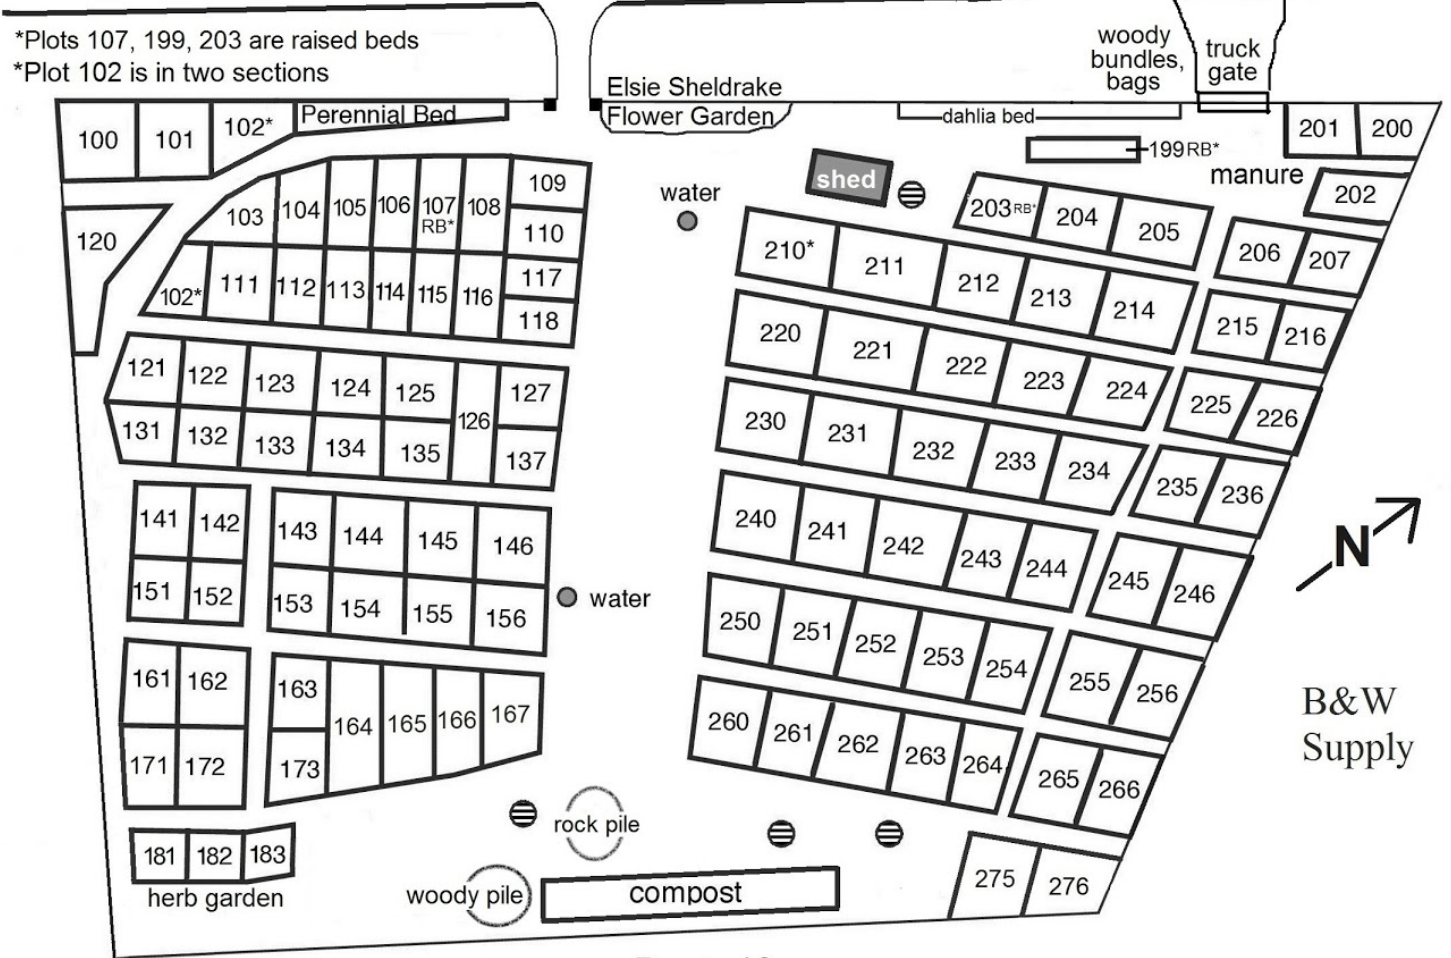

Ithaca Community Gardens Plot Map

Updated 2/16/17

↑ Railroad

Plot sizes not to scale

Carpenter Circle

*Plots 107, 199, 203 are raised beds

*Plot 102 is in two sections

Route 13