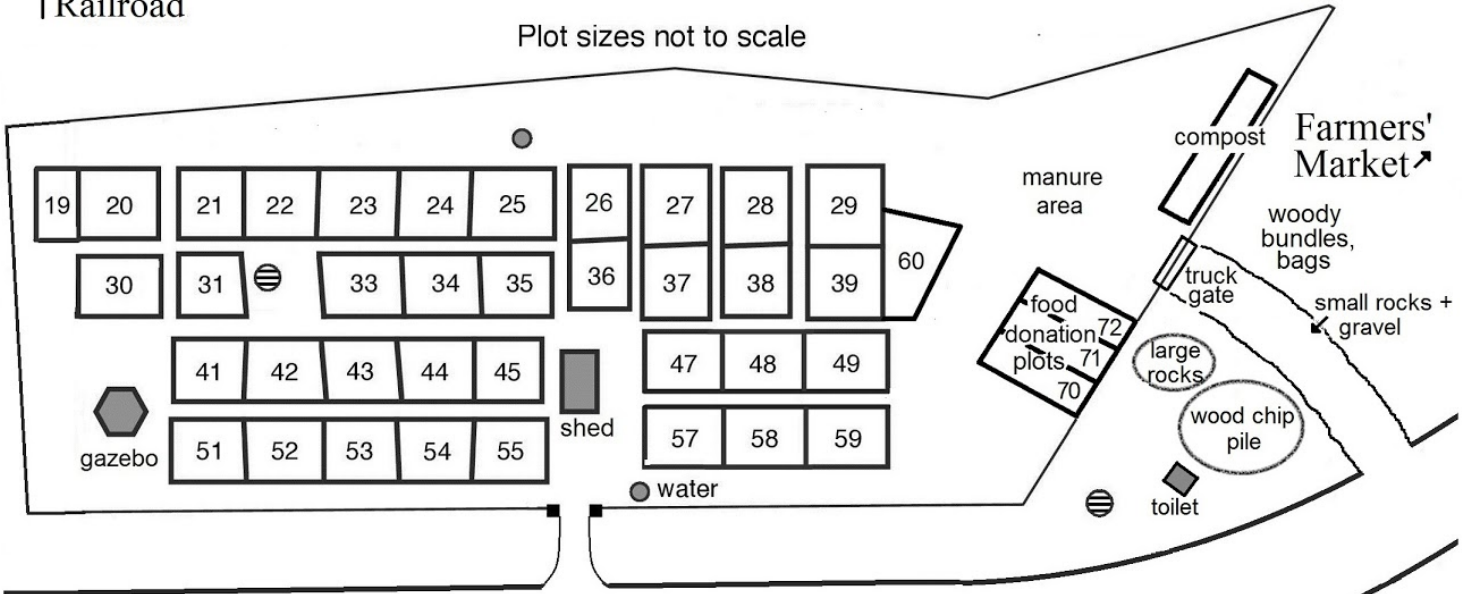

Ithaca Community Gardens Plot Map

Updated 2/16/17

↑ Railroad

Plot sizes not to scale

Carpenter Circle

*Plots 107, 199, 203 are raised beds

*Plot 102 is in two sections

Route 13